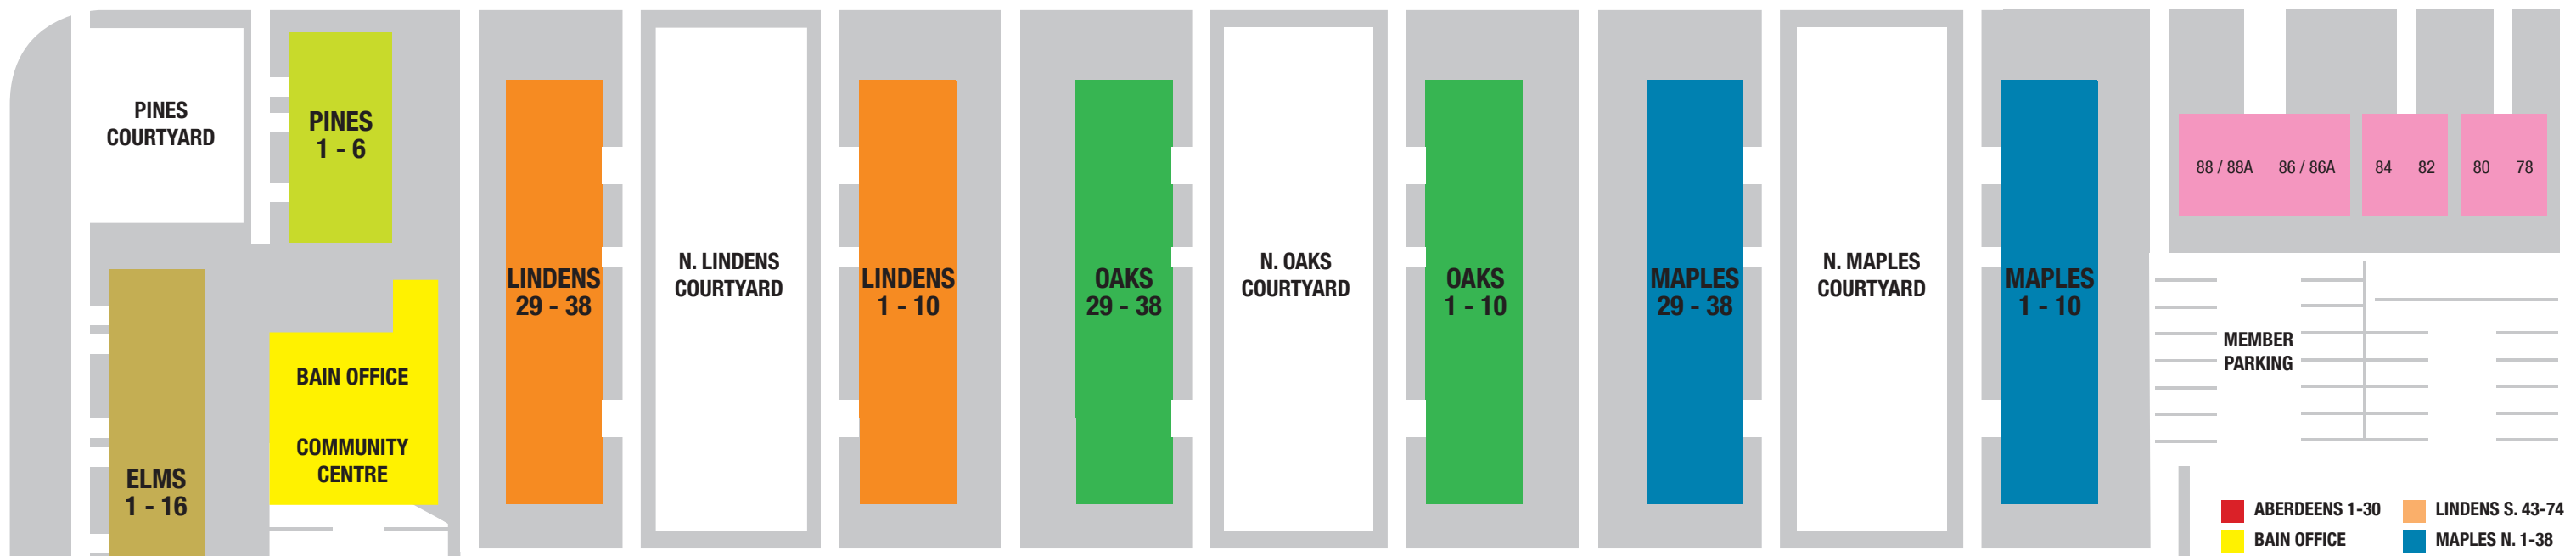

# BAIN APARTMENTS CO-OP

100 BAIN AVE

LOGAN AVE

BAIN AVE

You are here

SPARKHALL AVE

- ABERDEENS 1-30
- BAIN OFFICE
- CEDARS 1-14
- COMMUNITY CTR
- ELMS 1-16
- HOUSES 78-88
- LINDENS N. 1-38
- LINDENS S. 43-74
- MAPLES N. 1-38
- MAPLES S. 43-62
- OAKS N. 1-38
- OAKS S. 43-62
- PINES 1-6