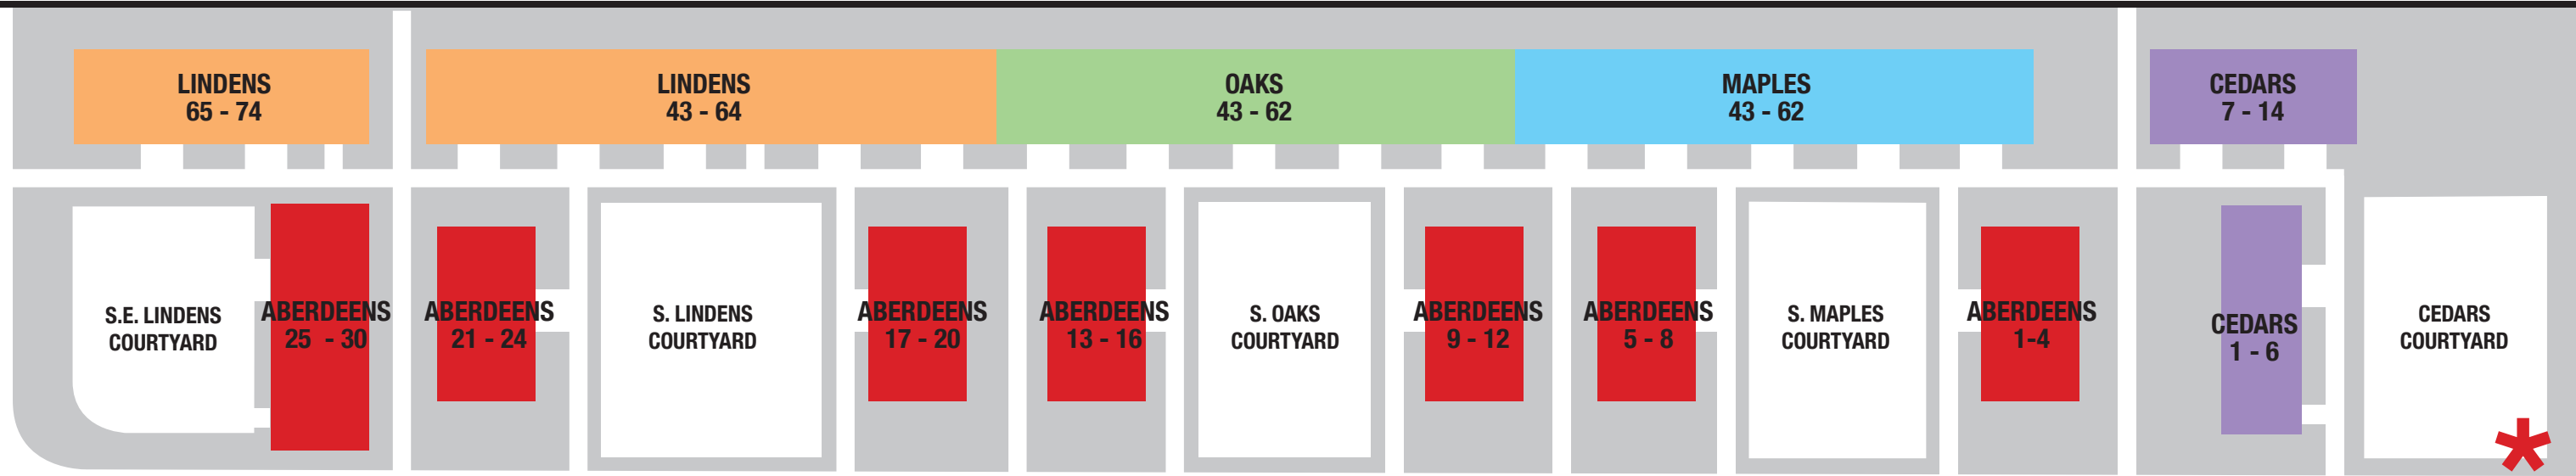

# BAIN APARTMENTS CO-OP

100 BAIN AVE

LOGAN AVE

BAIN AVE

You are here

SPARKHALL AVE

- ABERDEENS 1-30
- BAIN OFFICE
- CEDARS 1-14
- COMMUNITY CTR
- ELMS 1-16
- HOUSES 78-88
- LINDENS N. 1-38
- LINDENS S. 43-74
- MAPLES N. 1-38
- MAPLES S. 43-62
- OAKS N. 1-38
- OAKS S. 43-62
- PINES 1-6